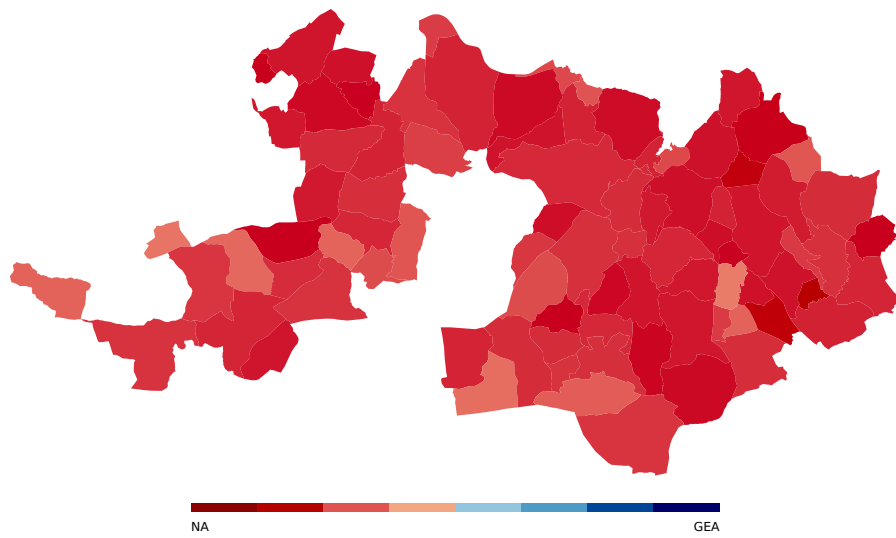

Circuls electorals

Circul electoral	Resultat	% GEA	% NA
Arlesheim	Refusà	33.84%	66.16%
Laufen	Refusà	36.29%	63.71%
Liestal	Refusà	34.23%	65.77%
Sissach	Refusà	33.08%	66.92%
Waldenburg	Refusà	34.29%	65.71%
Total	Refusà	34.01%	65.99%

Circul electoral	Vid	Nunvalaivel	GEA	NA
Arlesheim	1893	1703	21076	41210
Laufen	225	145	3134	5503
Liestal	648	502	7672	14742
Sissach	670	211	5675	11478
Waldenburg	244	83	2441	4677
Total	3680	2644	39998	77610