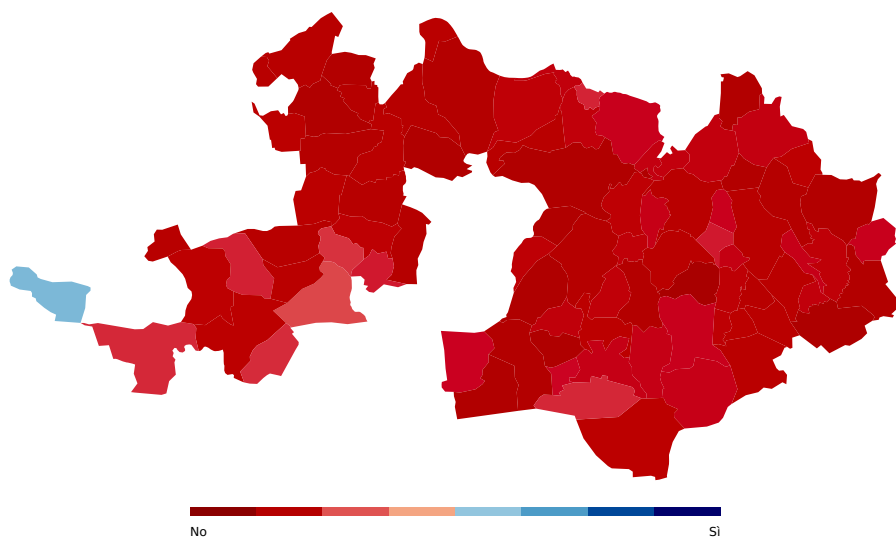

Distretti elettorali

Distretto elettorale	Risultato	Sì %	No %
Arlesheim	Respinto	20.64%	79.36%
Laufen	Respinto	27.75%	72.25%
Liestal	Respinto	22.36%	77.64%
Sissach	Respinto	23.01%	76.99%
Waldenburg	Respinto	24.65%	75.35%
Totale	Respinto	21.89%	78.11%

Distretto elettorale	Bianche	Nulle	Sì	No
Arlesheim	182	405	8173	31428
Laufen	20	7	1128	2937
Liestal	47	143	2919	10135
Sissach	54	47	2001	6694
Waldenburg	20	5	870	2659
Totale	323	607	15091	53853